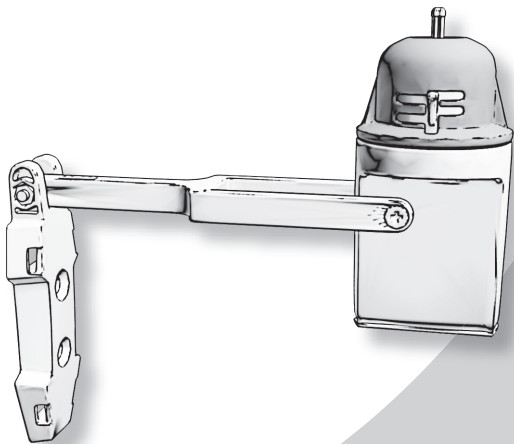

# ACQUA CLICK

Irrigation  
Rain sensor

User manual

2 years warranty