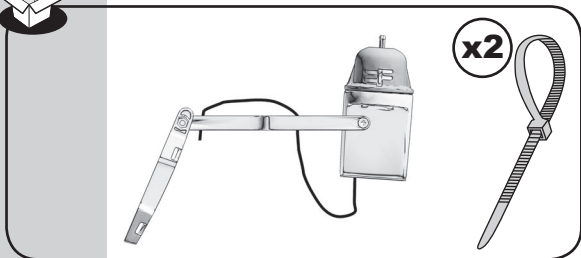

# ACQUA CLICK

Irrigation  
Rain sensor

User manual

2 years warranty