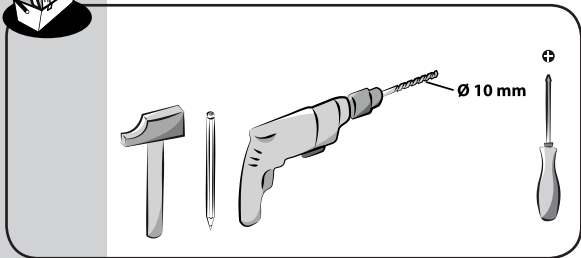

# ACQUA CLICK

Irrigation  
Rain sensor

User manual

2 years warranty