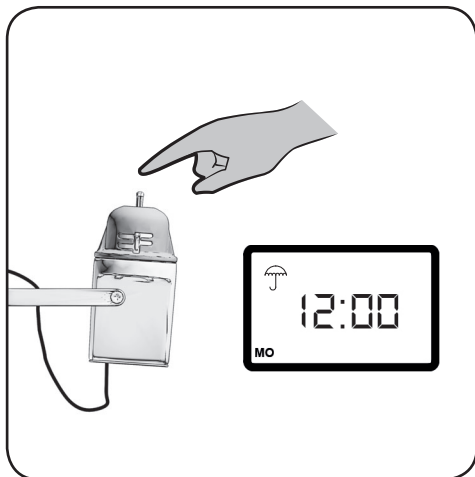

Connections: rain sensor

- IT Connessioni
- EN Connections
- FR Connexions
- ES Conexiones
- EL Συνδέσεις
- PL Połączenia
- DE Anschlüsse
- RO Conexiuni
- SL Povezave
- SK Spojení
- BG Връзки
- TR Bağlantılar
- ZH 连接
- RU Соединения
- NO Tilkoblinger
- UK З'єднання
- HR Spojevi
- HU Csatlakozások
- CS Spojení
- HE חיבורים
- TH จุดเชื่อมต่อ
- PT Conexões